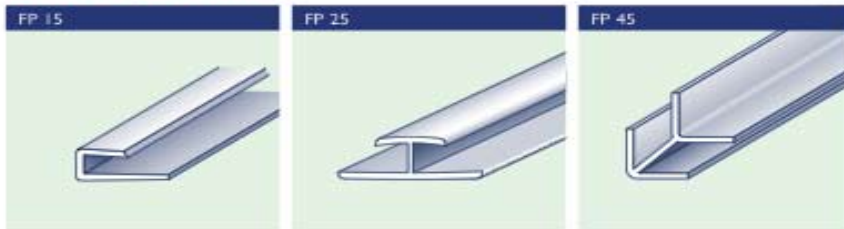

LIGHTBOARD ECO
 THE RECYCLABLE BOARD
 FOR FLATBEDPRINTING

**NOW!
 5 MM**

**5-50
 MM**

**FIRE
 RETARDANT**
 ACCORDING TO
 DIN 4102 - B2

EDGES

5 mm profile

10 mm profile

16 mm profile