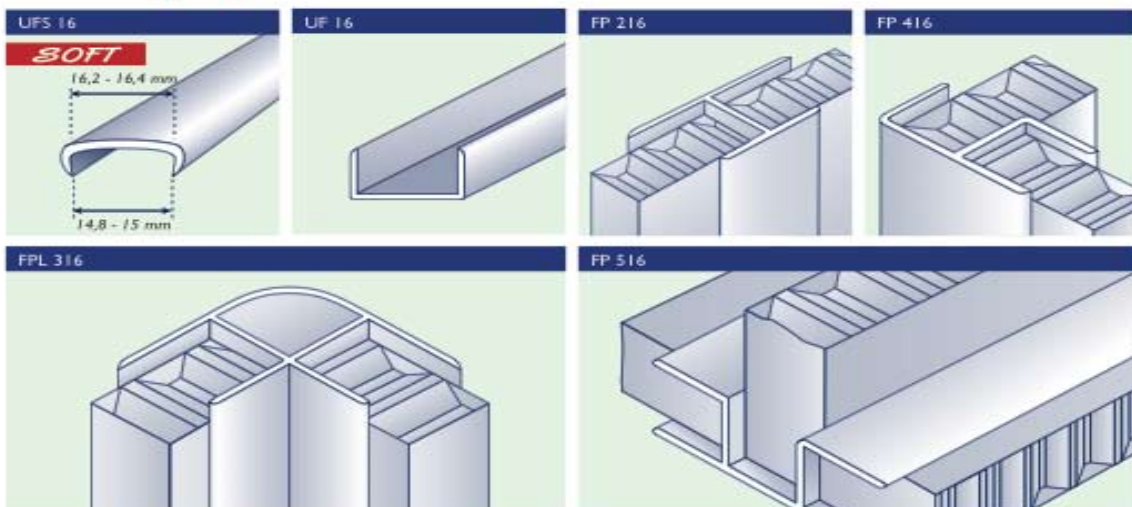

LIGHTBOARD ECO
 THE RECYCLABLE BOARD
 FOR FLATBEDPRINTING

**NOW!
 5 MM**

**5-50
 MM**

**FIRE
 RETARDANT**
 ACCORDING TO
 DIN 4102 - B2

EDGES

5 mm profile

10 mm profile

16 mm profile