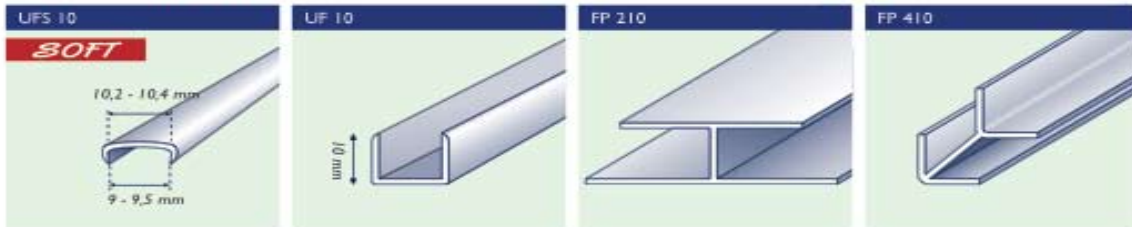

LIGHTBOARD ECO
 THE RECYCLABLE BOARD
 FOR FLATBEDPRINTING

**NOW!
 5 MM**

**5-50
 MM**

**FIRE
 RETARDANT**
 ACCORDING TO
 DIN 4102 - B2

EDGES

5 mm profile

10 mm profile

16 mm profile